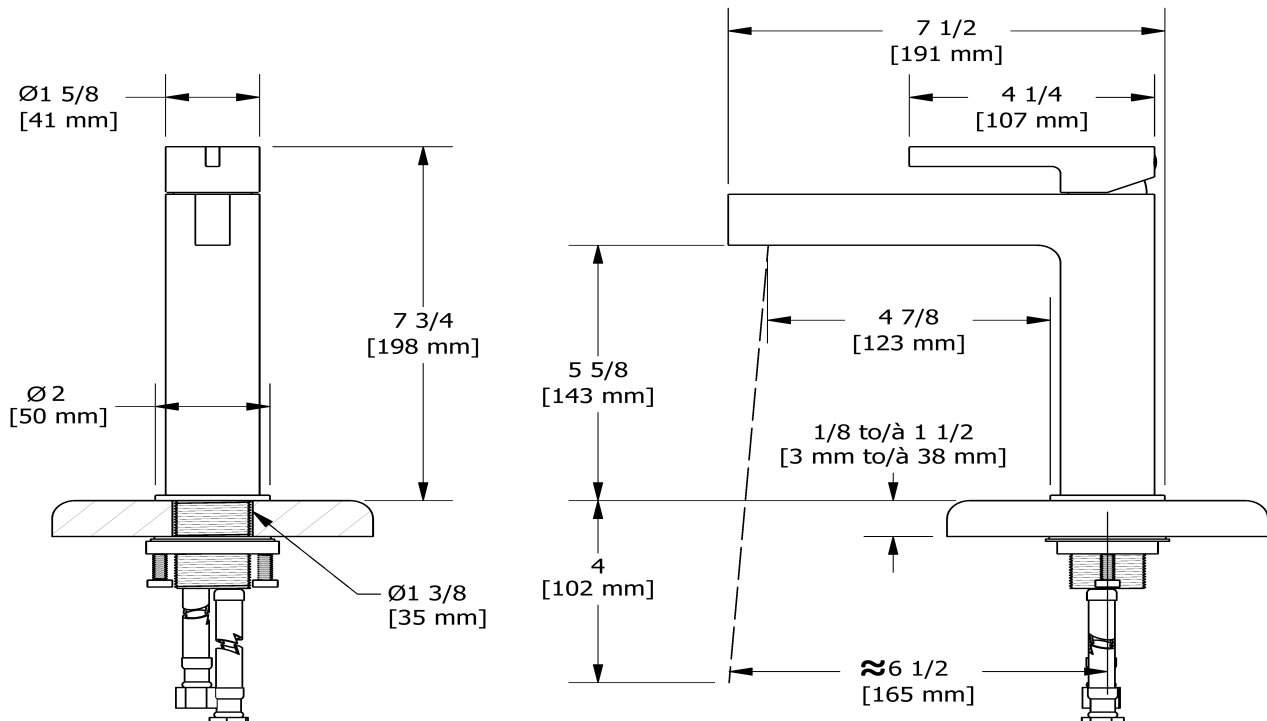

Single hole lavatory faucet
PXS01

Specifications

Descriptions

- Push drain
- Ceramic cartridge
- 3/8" speedway compression
- Drilling hole diameter = 1 3/8 (35mm)

Available colors

- C : Chrome

Available flow

- 3.7 L/min, 1 gpm (US) 60psi *

EPA certification applicable to the indicated model only

Certifications

- CSA B125.1
- NSF/ANSI standard 61 and 372
- ASME A112.18.1
- CMR248 Approval
- ADA

Sizes, models and finishes may differ from those presented.